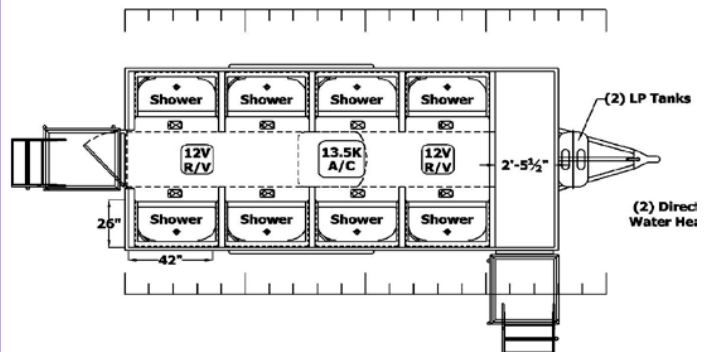

- Individual Semi Private Shower Stalls
- Hand Soap and Paper Products
- Air Conditioning or Heat
- Low Level Outdoor Lighting

The unique design of Royal Restrooms gives them the mobility to go virtually anywhere. The Eight-Stall Gang Shower Unit is completely self-contained and operable using (4) 110 volt outlets or generator(s) for the lights, heat or air conditioner, and on-demand propane water heater. (Unit pulls a maximum of 20 amps per outlet.) Water is supplied by a spigot and garden hose or a 125 gallon on-board fresh water holding tank. The unit houses a 376 gallon waste water holding tank; grey water from the showers can either flow directly into the waste holding tank or be diverted to a specific location on the ground. If operated from a continuous water source, the unit provides approximately 450 hot showers before the propane needs to be replenished.

## Unit Dimensions

Length: 30' (including trailer tongue & stairs down)

Width: 8' 6" (9' with closet stairs down)

Height: 12' (from ground to top of A/C unit)

Licensed and Insured