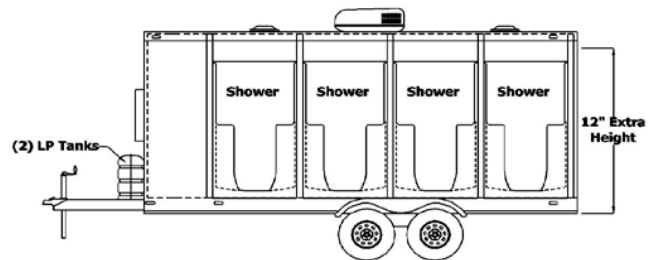

- Individual Semi Private Shower Stalls
- Hand Soap and Paper Products
- Air Conditioning or Heat
- Low Level Outdoor Lighting

The unique design of Royal Restrooms gives them the mobility to go virtually anywhere. The Eight-Stall Gang Shower Unit is completely self-contained and operable using (4) 110 volt outlets or generator(s) for the lights, heat or air conditioner, and on-demand propane water heater. (Unit pulls a maximum of 20 amps per outlet.) Water is supplied by a spigot and garden hose or a 125 gallon on-board fresh water holding tank. The unit houses a 376 gallon waste water holding tank; grey water from the showers can either flow directly into the waste holding tank or be diverted to a specific location on the ground. If operated from a continuous water source, the unit provides approximately 450 hot showers before the propane needs to be replenished.

## Unit Dimensions

Length: 30' (including trailer tongue & stairs down)

Width: 8' 6" (9' with closet stairs down)

Height: 12' (from ground to top of A/C unit)

Licensed and Insured